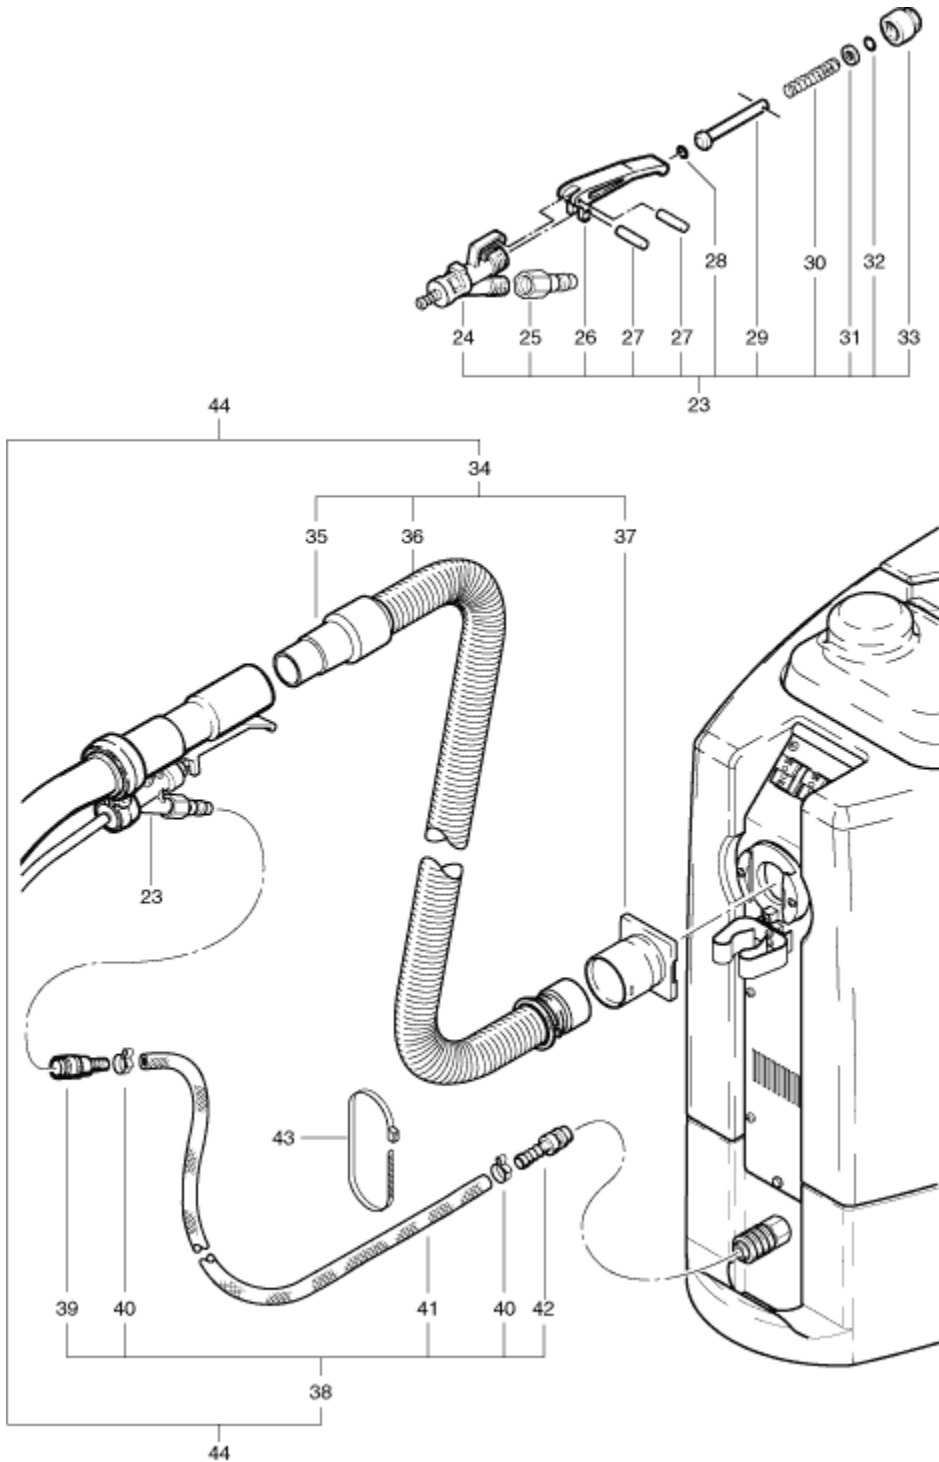

CE-90 Spray and Suction Hose

Pos.	Description	Reference
23	Valve complete including: items 24-33	P...681
	Valve body	P...681A
25	Tapped nipple 1/4"	P...501B
	Valve lever	P...681C
27	Cylindrical pin 1,5x14,5 mm	P...681K
	O-ring 5,23 mm	P...681F
29	Valve pin	P...681D
	Valve spring	P...681E
31	Washer M5	P...497G
	O-ring 5 mm	P...681G
33	Cap nut	P...681B
	Suction hose complete including: items 35-37	P...561C
35	Hose socket black	P...560C
	Suction hose 4 meters	6505479
37	End socket	4011745
	Spraying hose 3,8 m cpl.including: items 39-42	124.410
39	Female quick connector	900.165
	Clamp dm 14,8 mm	P...550A
41	Pressure hose dm 12/6x3800 mm	124.400B
	Male connector	P...501C
43	Cable tie	P...424
	Spraying and suction hose cpl.including: items 34+38	124.400