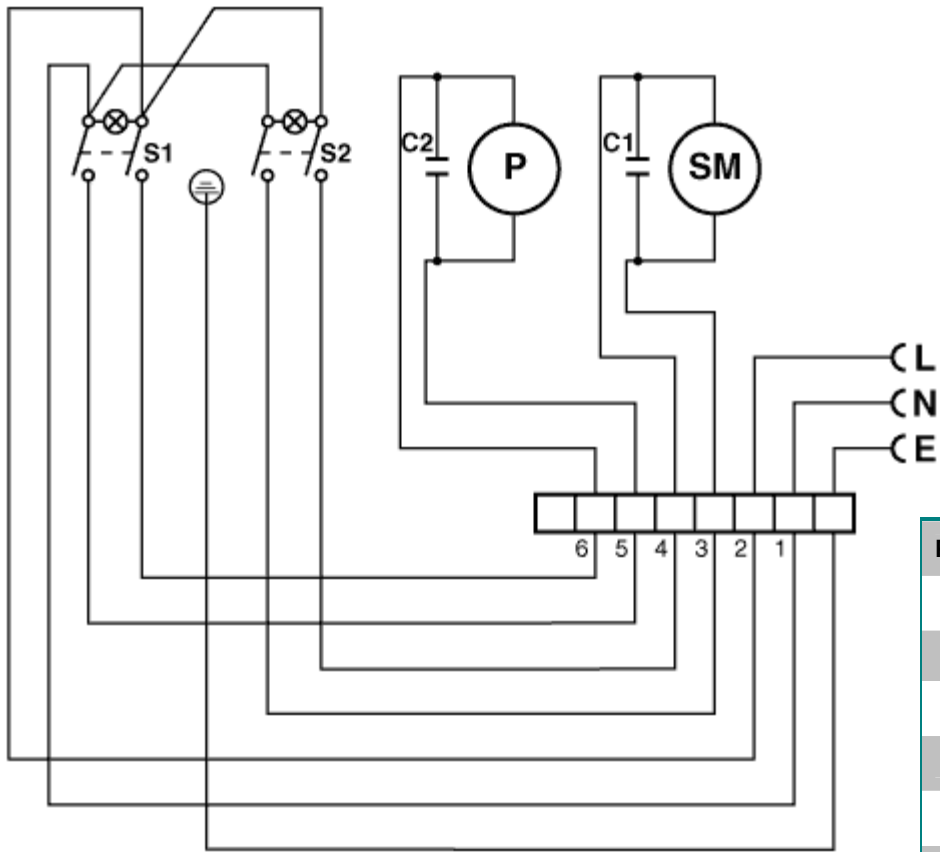

CE-90 Wiring Diagram

Pos.	Description	Reference
C1	Capacitor	
C2	Capacitor	
P	Membrane pump	P...821B
S1	Switch for pump	124.302
S2	Tumbler switch for vacuum motor	124.302
SM	Suction motor	124.150