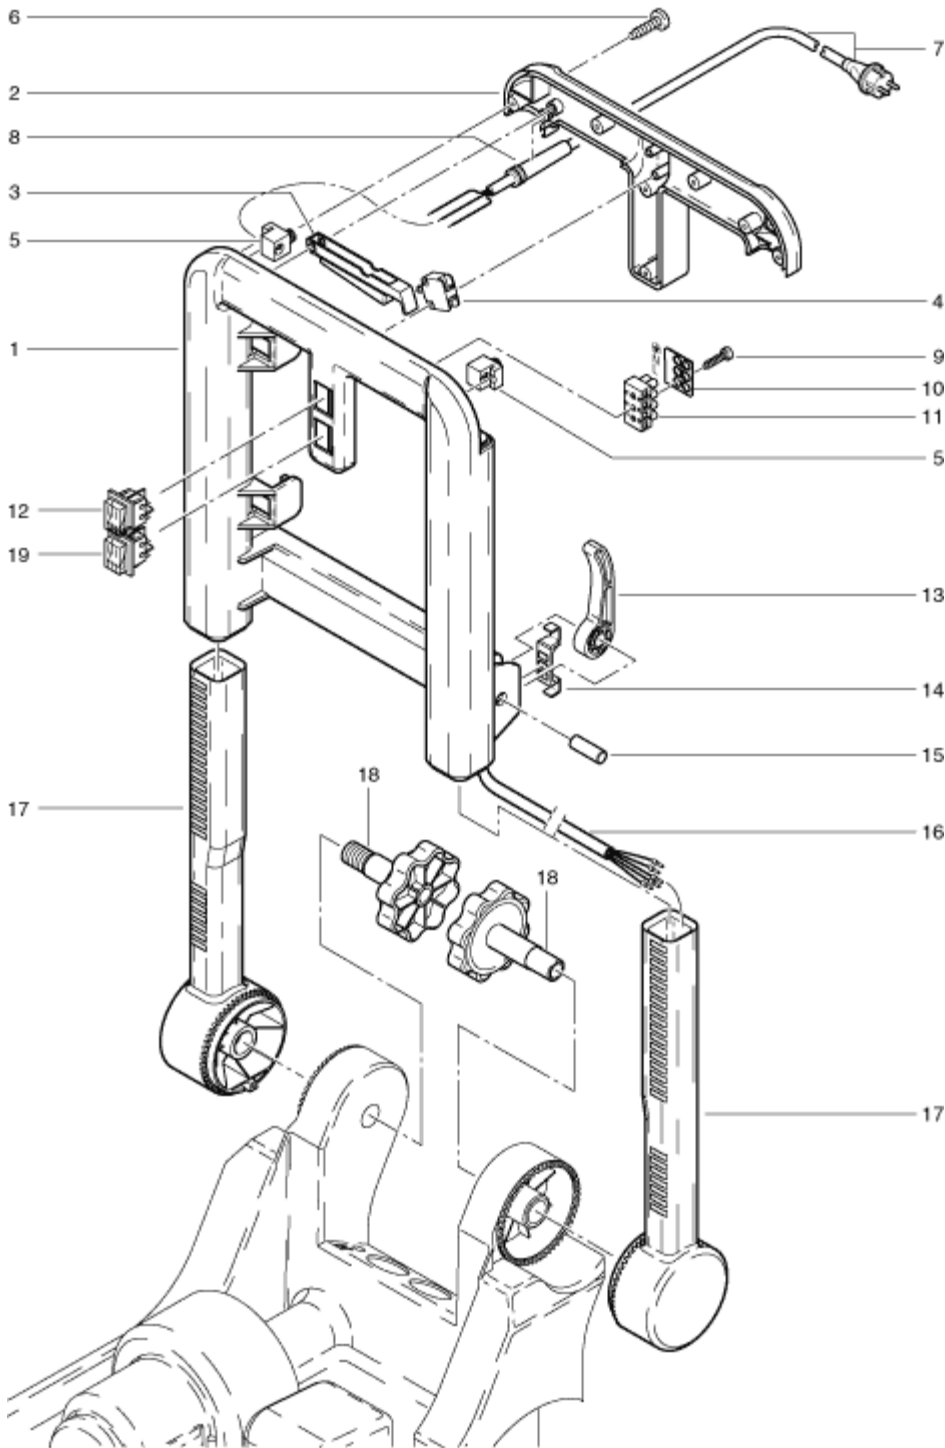

MS-12 HANDLE HOUSING

Pos.	Description	Reference
01	Handle housing	300.610
02	Cover for handle	300.620
03	Controlling lever	380.267
04	Switch	950.453
05	Cable tightener	380.252
06	PT-screw KA 40x16 mm	P...516C
07	Mains cable Europe	P...276
07	Mains cable Switzerland	P...275
07	Mains cable England	P...276A
08	Cable grommet	P...280
09	PT-screw KA 30x18 mm	P...515A
10	Marking plate	P...394
11	Electrical terminal (4)	P...383B
12	Tumbler switch	P...240
13	Fixing lever	380.262
14	Fixing plate	380.259
15	Pin	380.265
16	Cable	300.315
17	Lower lever	300.615
18	Star handle	380.276
19	Tumbler switch	P...240H