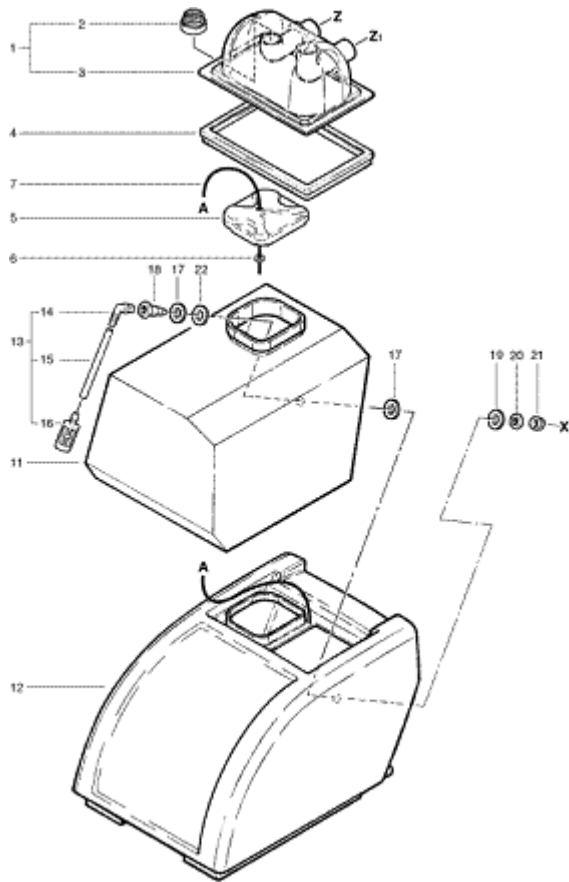

TD-13 Cover

Pos.	Description	Reference
01	Tank cover including Items 2+3	400.756
02	Filter	400.754
02	Filter (after week 39/98)	400.766
03	Tank cover	400.751
04	Seal for cover	420.723
05	Clean water tank cover	530.758
06	Washer M 4	P...497F
07	Cordle	490.750
11	Fresh water tank	420.722
12	Tank	411.723
13	Suction hose complete including Items 14-16	400.725
14	Angled fitting G 1/4"	P...5411
15	Suction hose 8/6 x 100	400.261B
16	Fresh water filter	P...528
17	Washer dm 35 mm	P...098
18	Fitting SW 22 G 3/8"	400.724
19	Gasket 30/17 x 2	P...097
20	Nut G 3/8"	P...535B
21	Sleeved nut	P... 523G