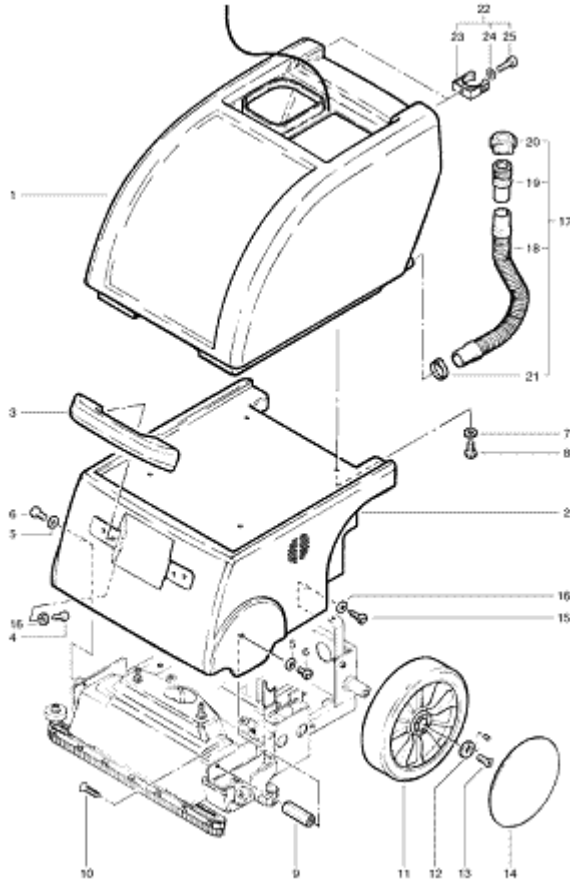

# TD-13 TANK

Pos.	Description	Reference
01	Tank	411.721
02	Chassis cover	411.711
03	Handle	077.560
04	PT-screw 50x18 mm	P...516Q
05	Washer M 5	P...497E
06	Pan Head screw M 5x12	P...475I
07	Washer M 6	P...496L
09	Pan Head screw M 6x12	P...475T
10	Countersunk screw M 6x12	P...480 B
11	Wheel 200x54	411.240
12	Attaching washer 30x3	P...499
13	Countersunk screw M 6x12	P...487U
14	Wheel cover	530.242
15	Screw 4,8x13	P...482L
16	Washer M6	P...496G
17	Discharge hose complete including Items 18-21	480.740
18	Discharge hose 330 mm	480.741
19	Hose socket	500.409A
20	Hose socket cap	500.410
21	Hose clamp 36,5-39,6	P...553R
22	Hose support complete including Items 23-25	400.445
23	Hose support	P...109A
24	Washer M 5	P...497G
25	Hexagon socket srew M 5x14	P...488F