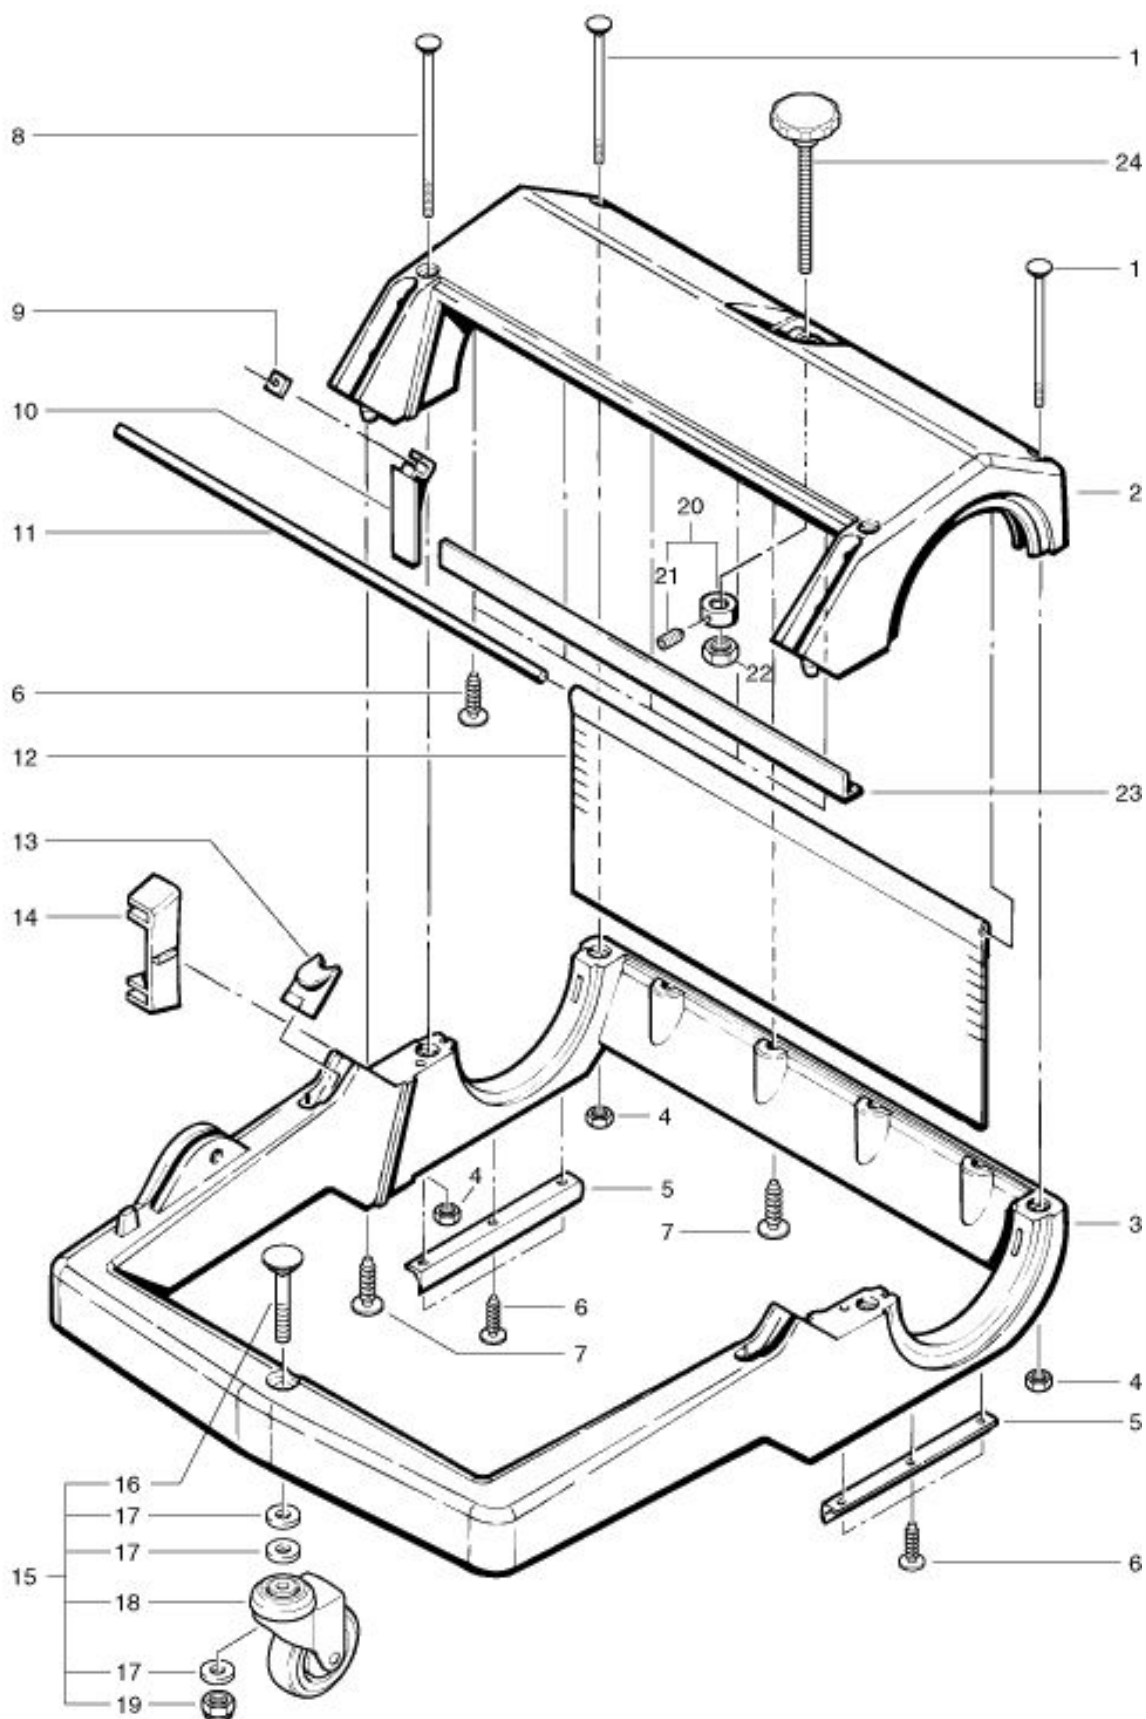

# HS 770 Chassis

As at: 02/12/10 Time:22:36

## Chassis

As at: 02/12/10 Time:22:36

<b>Pos.</b>	<b>Description</b>	<b>Reference</b>
01	Screw M 6x110 mm	P...481H
02	Rear housing	077.112
03	Main frame	077.111
04	Hexagon screw M 6	P...490D
05	Short seal	077.137
06	PT-screw 50x16 mm	P...516H
07	PT-screw 60x20 mm	P...516M
08	Screw M 6x140 mm	P...481I
09	Nut M 6	P...495H
10	Nut support	077.114
11	Rear floor seal	077.135
12	Stopp-nut M 10	077.130
13	Support for pushbar	077.140
14	Belt guide	077.142
15	Castor complete including Items 16-19	077.144
16	Screw M 10x75 mm	P...481J
17	Washer dm 10,5 mm	P...496T
18	Castor	077.145
19	Stopp-nut M 10	P...492Q
20	Selscrew collar complete	077.125
21	Threaded insert M 5x8 mm	P...484T
22	Hexagon screw M 10	P...491N
23	Hopper seal	077.119
24	Adjustment knob	077.120