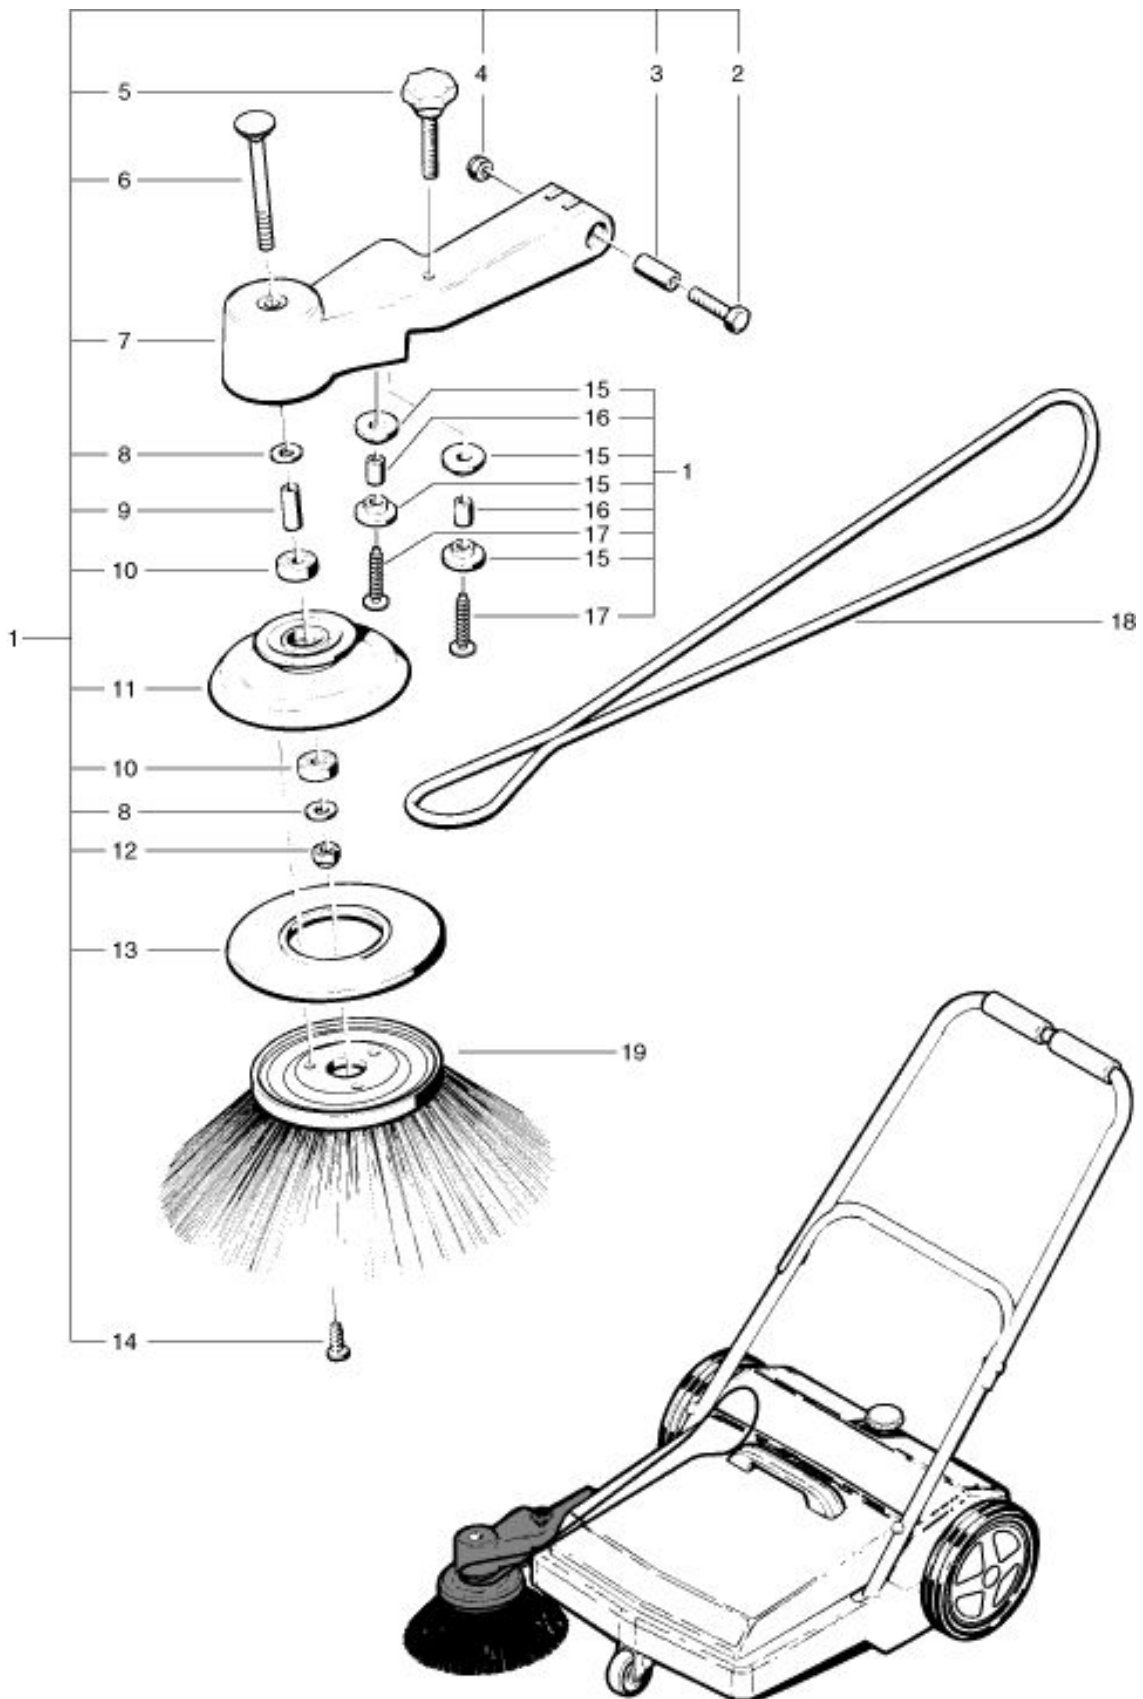

HS 770 Sidebroom

As at: 02/12/10 Time:22:37

HS 770

Sidebroom

As at: 02/12/10 Time:22:37

Pos.	Description	Reference
01	Sidebroomarm complete including Items 2-17	077.700
02	Hexagon srew M 8x40 mm	P...471N
03	Spacer	077.708
04	Stopp-nut M 8	P...492H
05	Knob for adjustment	077.710
06	Screw M 10x110 mm	P...481K
07	Sidebroom arm	077.705
08	Washer dm 10,5 mm	P...496T
09	Spacer	077.730
10	Bearing	P...316I
11	Sidebroom cover	077.735
12	Stopp-nut M 10	P...492Q
13	Sidebroom bumper	077.736
14	PT-screw 50x16 mm	P...516H
15	Belt guide	077.722
16	Spacer	077.725
17	PT-screw 60x35 mm	P...516I
18	Belt	077.750
19	Sidebroom	077.740