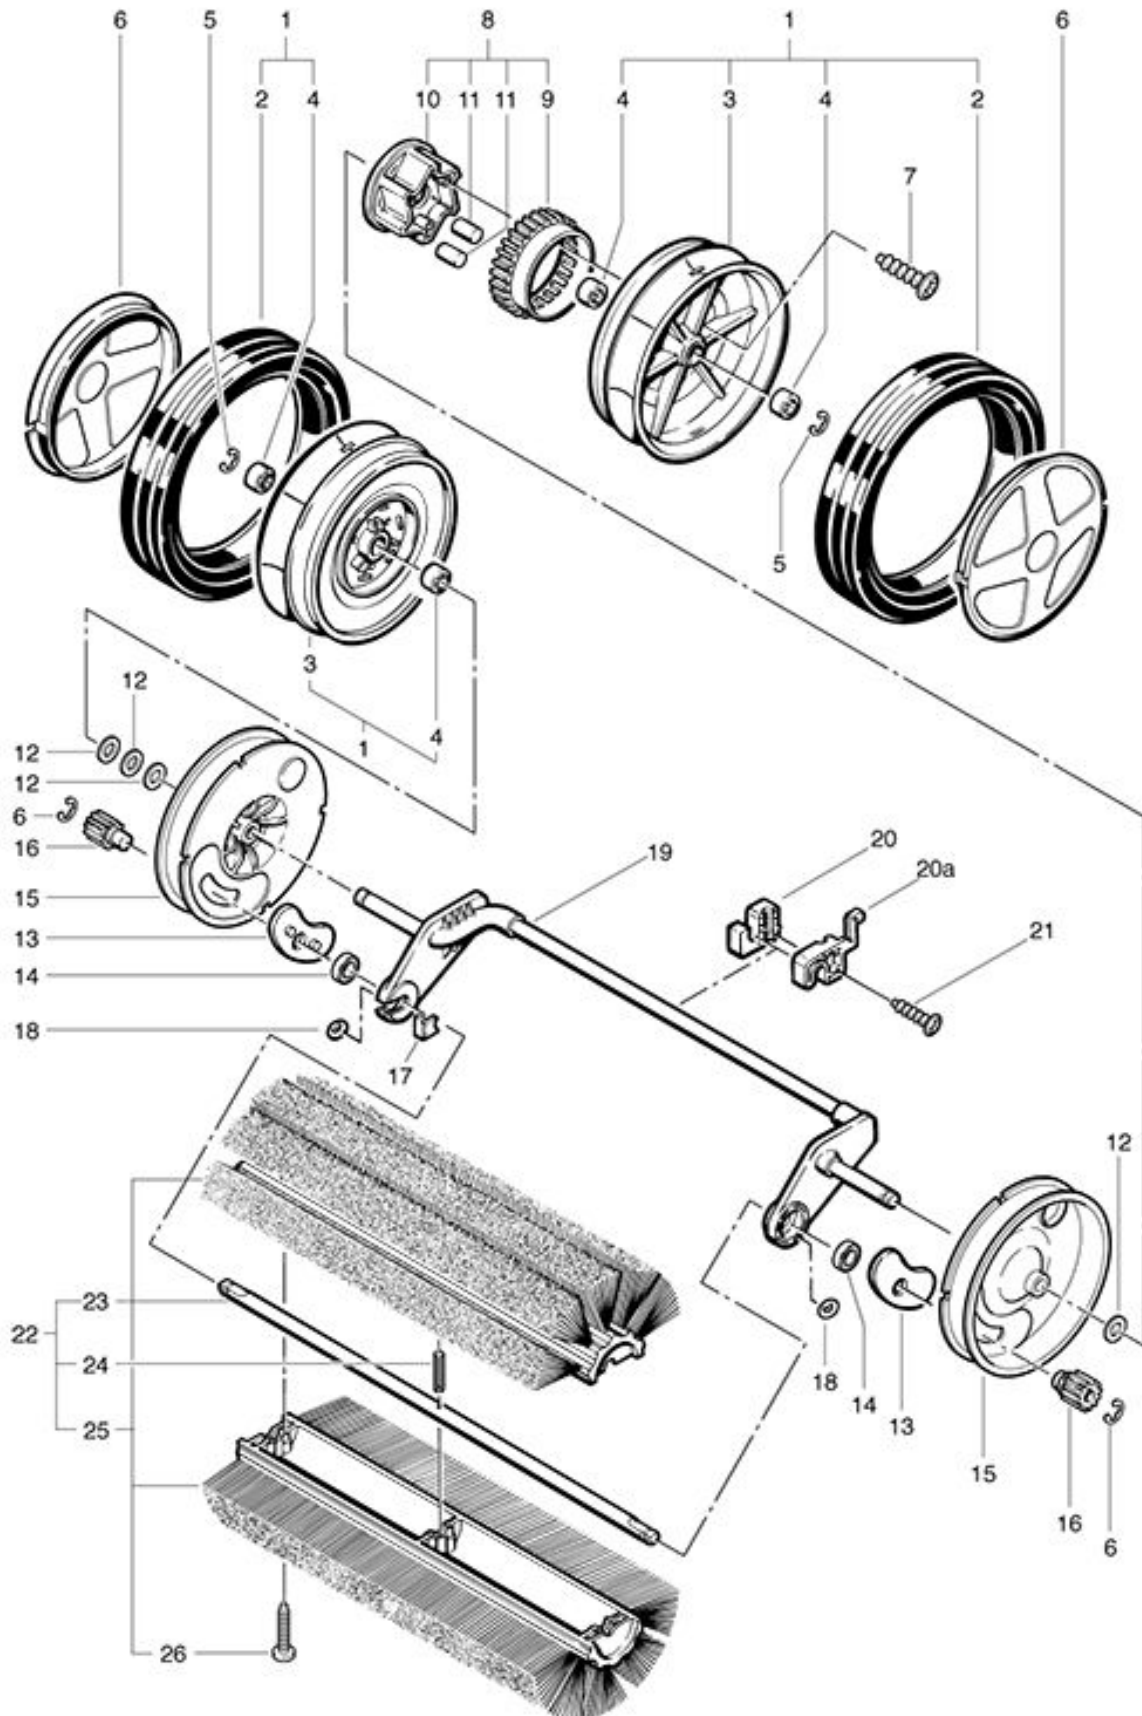

HS 770 Wheel

As at: 02/12/10 Time:22:38

HS 770

Wheel

As at: 02/12/10 Time:22:38

Pos.	Description	Reference
01	Wheel complete including Items 2-4	077.260
02	Tire	077.262
03	Wheel	077.265
04	Bearing wheel	077.267
05	Retaining ring Ø 8 mm	P...498 M
06	Hup cap	077.255
07	PT-screw 60x25 mm	P...516 L
08	Drive complete including Items 9-11	077.266
09	Gear rim (48)	077.246
09	Gear rim (48)	077.246
10	Pirot hub	077.231
11	Driving roll	077.234
12	Washer	P...497 S
13	Covering piece	077.258
14	Ball bearing	P...316 I
15	Wheel	077.252
16	Annular gear (12)	077.253
17	Cover	077.259
18	O-ring	P...088 C
19	Axle	077.268
20	Adjustement bloc	077.261
20a	Adjustment block with pointer	077.263
21	PT-screw 50x25 mm	P...516 K
22	Main broom complete including Items 24-27	077.269
23	Brush axle	077.276
24	Pin 6x30 mm	P...512 K
25	Main broom (2 pieces) Ø 200 mm	077.270
26	PT-screw 50x30 mm	P...516 N